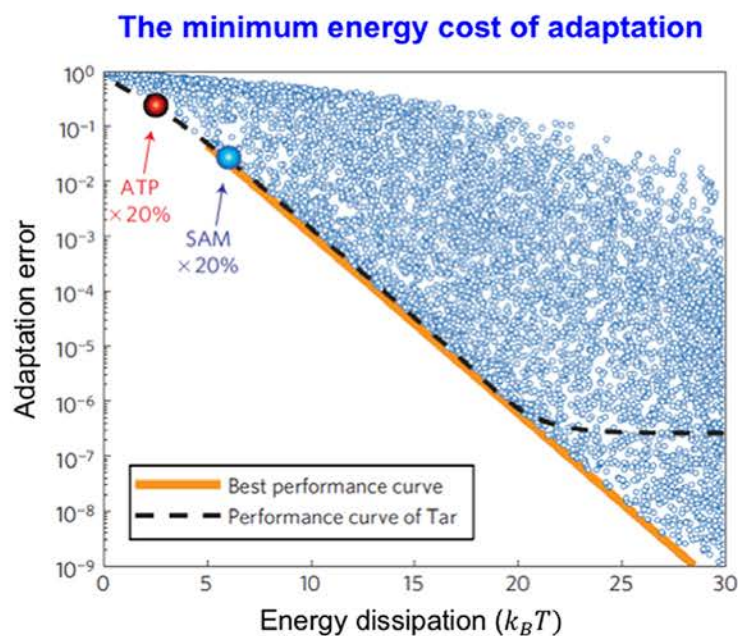

Sackler / PEB Invited Speaker

The energy cost of information processing in living systems

Yuhai Tu, Ph.D.

Physical Sciences & Computational Biology Center
IBM T.J. Watson Research Center

Tuesday, April 25, 2017 1:15 pm